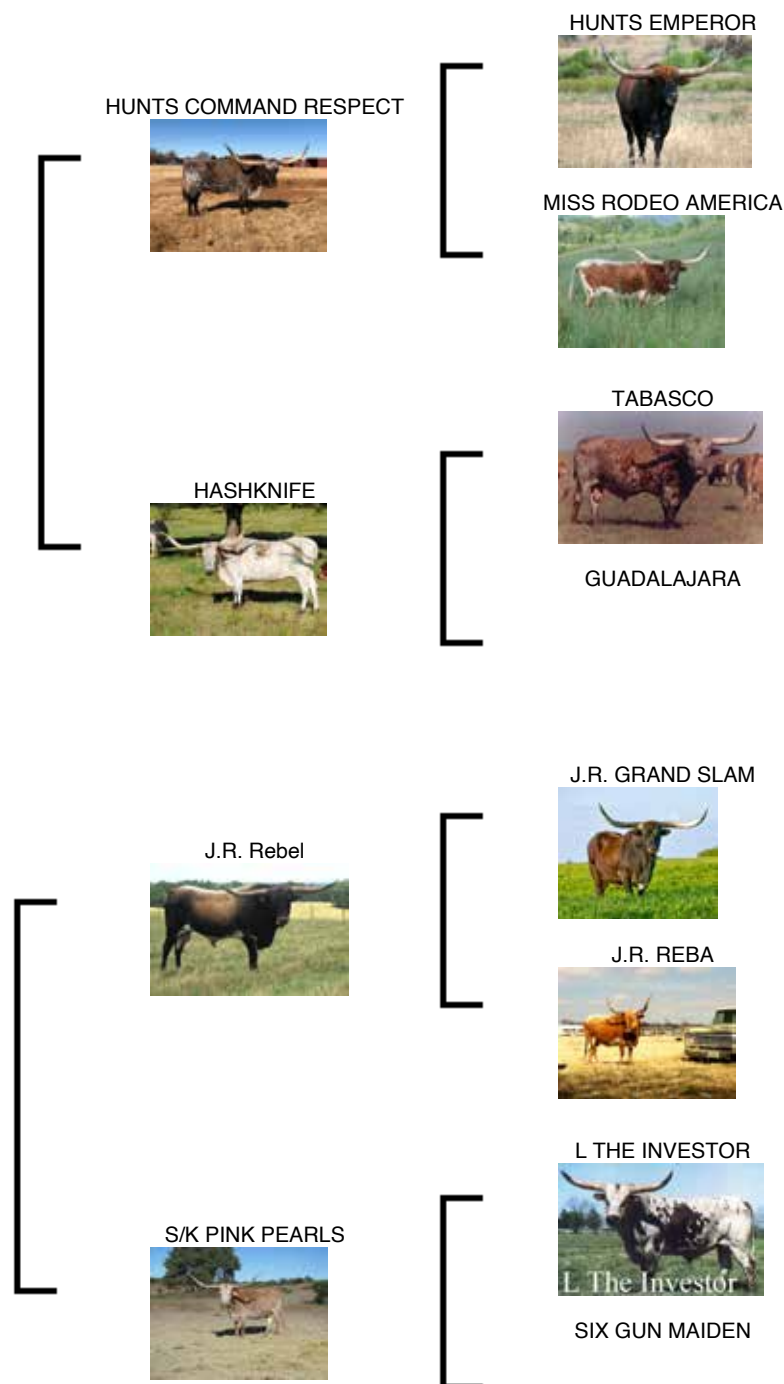

RM IRON PEARL 735

Date of Birth: 05/30/2012
Registration 1: 260194
Registration 2: CI298730
Breeder: McCombs Ranches of Texas
Owner: Fairlea Longhorn Ranches, LLC

IRON MIKE ST X RM SPECKLED PEARL 547

BREEDING: Exposed and bred to Frontier Boy from 3/22/22 to 9/29/22.

COMMENTS: They don't make them any prettier than Iron Pearl. She comes from Red McCombs' breeding program and more specifically from Iron Mike ST who was Red's favorite son of Hunt's Command Respect. From her colorful spotting pattern to her long and rolling twisty horn set, she shows off that Iron Mike bloodline, whereas her dam's influence is on display through her calm and gentle demeanor and her heavy milk production. Pearl is bred to Frontier Boy, my young Santee Chex son who is looking very promising.

TTT: 84.3750 on 11/01/2022