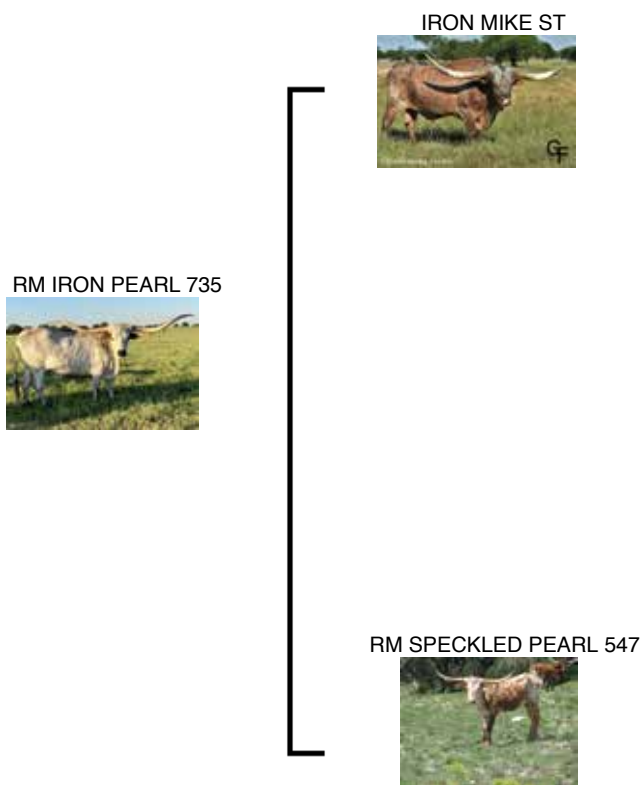

RM IRON PEARL 735

Date of Birth: 05/30/2012
Registration 1: 260194
Registration 2: CI298730
Breeder: McCombs Ranches of Texas
Owner: Fairlea Longhorn Ranches, LLC

IRON MIKE ST X RM SPECKLED PEARL 547

BREEDING: Exposed and bred to Frontier Boy from 3/22/22 to 9/29/22.

COMMENTS: They don't make them any prettier than Iron Pearl. She comes from Red McCombs' breeding program and more specifically from Iron Mike ST who was Red's favorite son of Hunt's Command Respect. From her colorful spotting pattern to her long and rolling twisty horn set, she shows off that Iron Mike bloodline, whereas her dam's influence is on display through her calm and gentle demeanor and her heavy milk production. Pearl is bred to Frontier Boy, my young Santee Chex son who is looking very promising.

TTT: 84.3750 on 11/01/2022

Courtesy of Fairlea Longhorns