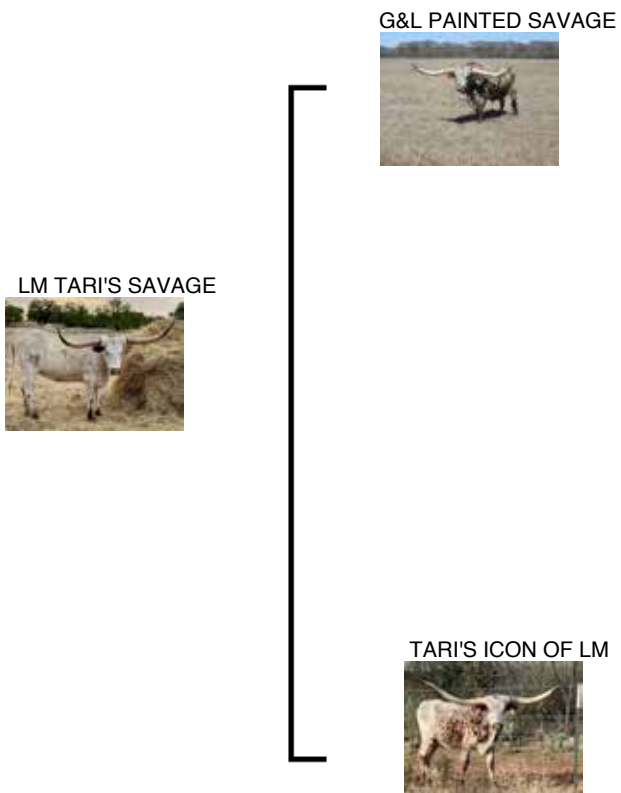

LM TARI'S SAVAGE

Date of Birth: 06/12/2019
Registration 1: Pending
Breeder: LM Longhorns
Owner: LM Longhorns

G&L PAINTED SAVAGE X TARI'S ICON OF LM

BREEDING: TCC 027 (AKA FESTUS) 5/1/2022 TO 8/1/2022

COMMENTS: Tari's Savage is a big-bodied heifer sired by the colorful Painted Savage and out of 95" dam Tari's Icon of LM. She's bred to our outstanding young bull TCC 027 Festus, an own son of the legendary Texana Garland's Gal.

TTT: 68.0000 on 10/15/2022

Courtesy of LM Longhorns