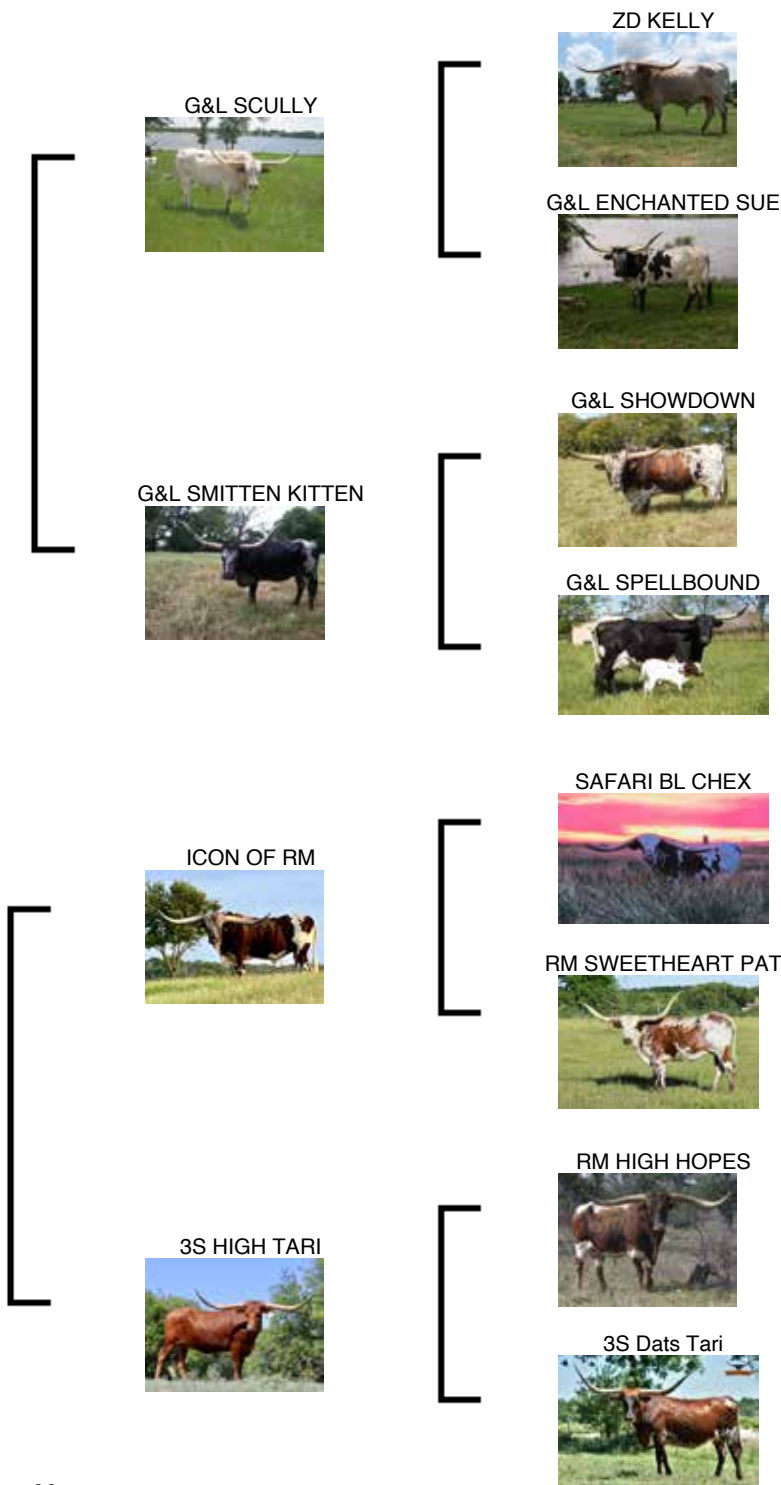

LM TARI'S SAVAGE

Date of Birth: 06/12/2019
Registration 1: Pending
Breeder: LM Longhorns
Owner: LM Longhorns

G&L PAINTED SAVAGE X TARI'S ICON OF LM

BREEDING: TCC 027 (AKA FESTUS) 5/1/2022 TO 8/1/2022

COMMENTS: Tari's Savage is a big-bodied heifer sired by the colorful Painted Savage and out of 95" dam Tari's Icon of LM. She's bred to our outstanding young bull TCC 027 Festus, an own son of the legendary Texana Garland's Gal.

TTT: 68.0000 on 10/15/2022