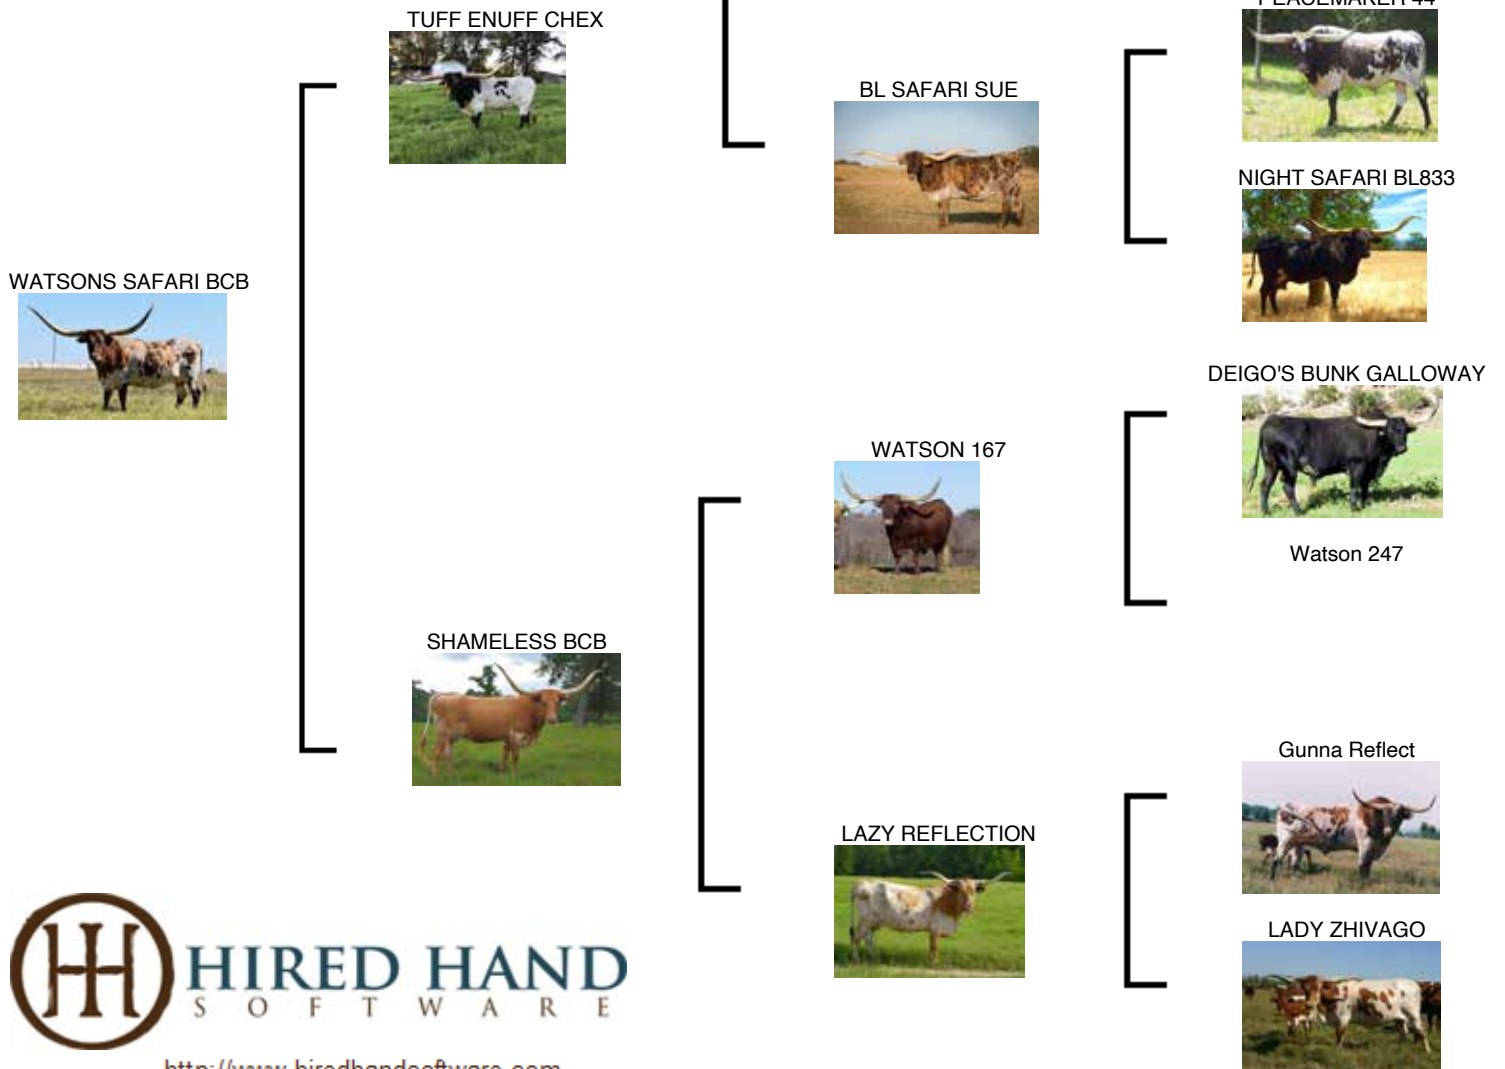

WATSONS SAFARI BCB

Date of Birth: 01/27/2017
Registration 1: C1306995

Breeder: Bolen Longhorns
Owner: McEntire Farms

TUFF ENUFF CHEX X SHAMELESS BCB

BREEDING: Colluder 10/10/2022 till sale date

COMMENTS: Who doesn't love a brindle and a lot of spots! Watson is a calm and excellent mother with a perfect udder. We have retained her 2021 heifer calf who is already 52.5" TTT at the very young age of 16 months. She will be exposed to Colluder this fall for late spring calf. Colluder and Watson's brindle should make for a beautiful calf that should do well in futurities.

Total Horn: 76.0000 on 11/17/2019
TTT: 66.2500 on 10/17/2020
Composite: 63.0000 on 04/25/2020