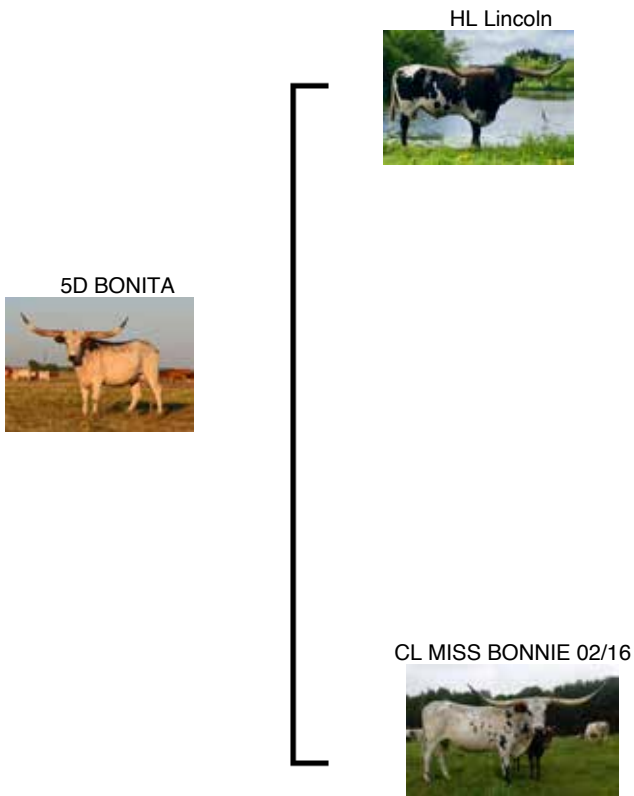

5D BONITA

Date of Birth: 04/02/2019
Registration 1: CI332687
Registration 2: 283585

Owner: McEntire Farms

HL LINCOLN X CL MISS BONNIE 02/16

BREEDING: Colluder 05/26/2022 - 7/9/2022

COMMENTS: Blue roan, perfect confirmation and horns straight out, Bonita is amazing. This girl has continued to impress us, especially when she gave us her first heifer, who is flawless and out of Colluder. Guess what, she is confirmed bred back to Colluder for a Spring 2023 calf. So if you are looking for a futurity calf winner, Bonita is your golden ticket.

TTT: 65.2500 on 09/29/2022

Courtesy of McEntire Farms