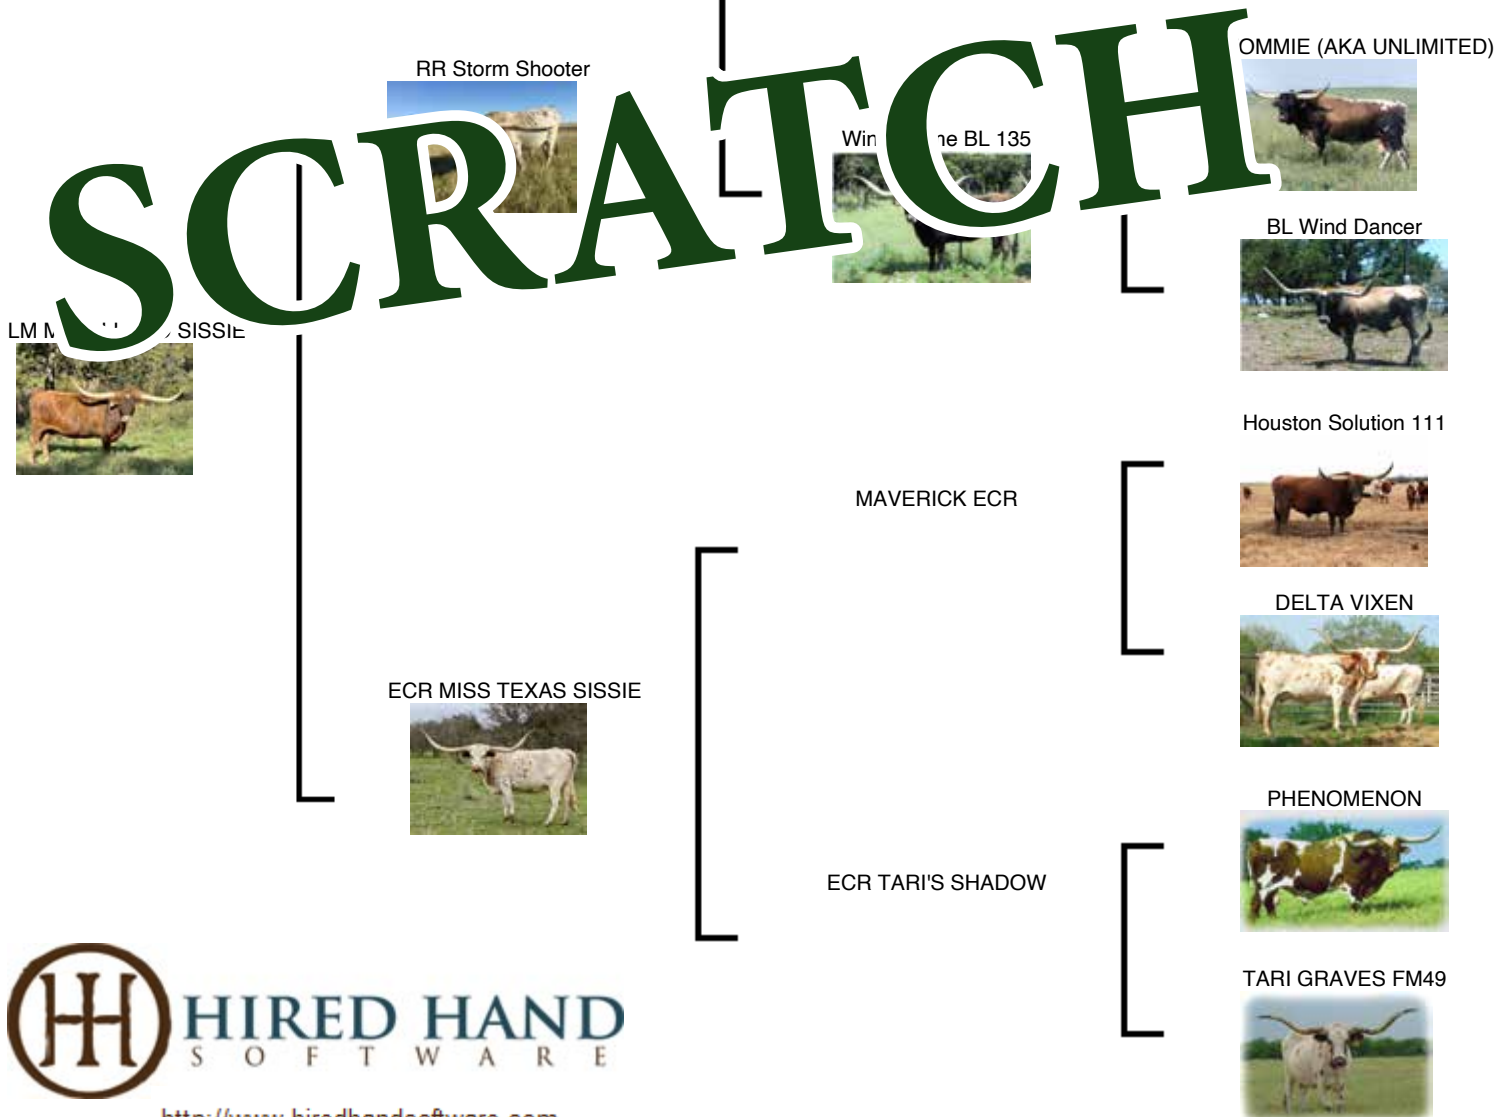

## FIFTY-FIFTY BCB

**BANDERA CHEX x RINGALING BCB**

**88" TTT**

Everyone knows Fifty-Fifty BCB and we all know the inventory of semen is scarce. One last time, we are offering 2 heifer sexed straws. We plan to keep all of the remaining straws we have for our program.

**This unique package of 6 straws will only be sold once.**

**LM MISS LLANO SISSIE**

**Date of Birth:** 04/07/2019  
**Registration 1:** C1320071  
**Breeder:** El Coyote Ranch  
**Owner:** Fairlea Longhorn Ranches, LLC

## M7 Top Moonshine

**Date of Birth:** 05/26/2021  
**Registration 1:** Pending

**Owner:** M7LONGHORNS

**TOP SADDLE X ATLAS' MOONSHINE FL**

**BREEDING:** Exposed to Blue Moon GLR 10/21/22 to sale date

**COMMENTS:** Amazing double bred Top Caliber heifer! Drag Iron, Overkill, legendary Field of Pearls all stacked in this beauty! Get yourself some moonshine, Top Moonshine