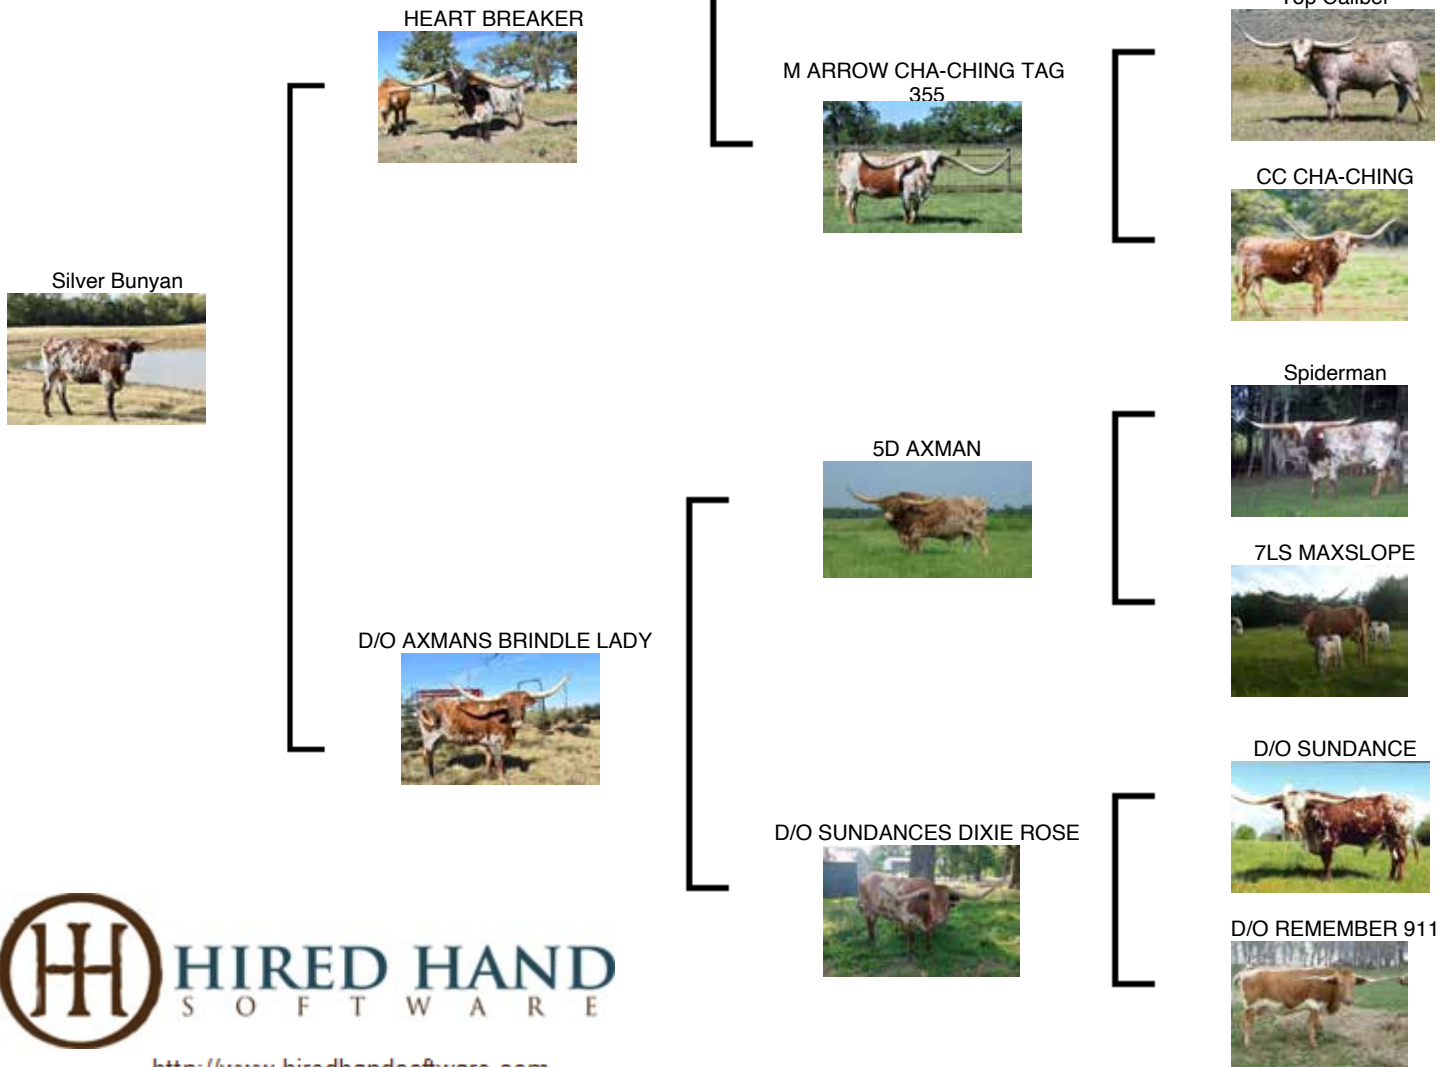

Silver Bunyan

Date of Birth: 03/01/2021

Owner: Kurt & Glenda Twining

HEART BREAKER X D/O AXMANS BRINDLE LADY

BREEDING: Not Exposed

COMMENTS: When I recommended this heifer for the sale, the answer came back why that one as she is so pretty. Yes she is, and we committed to bring something special to this sale. This is the only heifer that we have ever had that looks just like her sire Heartbreaker. We don't sell these genetics very often, in fact we are holding them back as they are the most part very special. You have M Arrow Cha Ching 100 ttt/140+tot and then you add Tuff Chex who is also 100 in both categories and you have the two longest total horned cow and bull in the Breed coming through the Heartbreaker bull. (3x HSC Champion 90 ttt/116 tot. Then the bottom side brings in brindle and 5D Axman was also a HSC Champion. Her mother is a large framed beautiful cow that milks like a dream. If you are looking for serious color, genetics and horn potential then she is your gal. She is not exposed so breed her back to the bull of your choice. Really super heifer with great confirmation. Bid in confidence on this one...

TTT: 47.0000 on 10/15/2022
Composite: 47.0000 on 10/15/2022