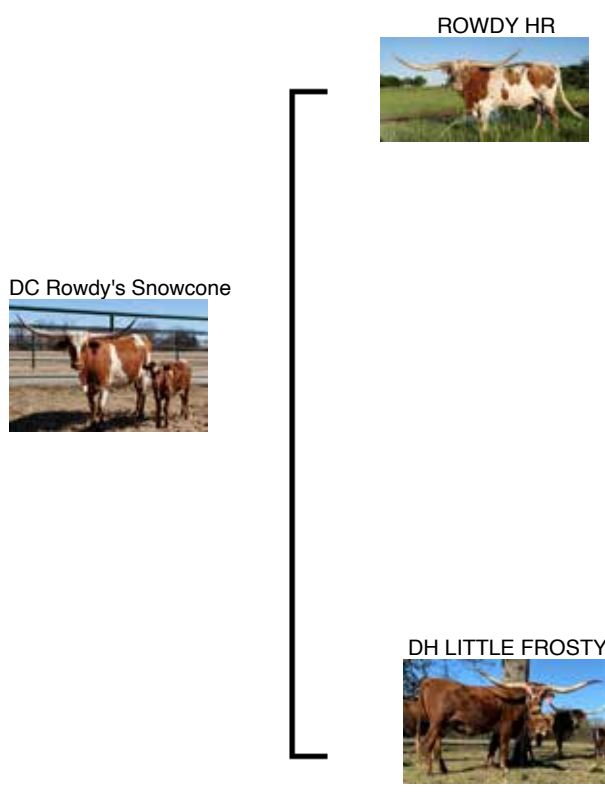

DC Rowdy's Snowcone

Date of Birth: 08/09/2019
Registration 1: CI321028

ROWDY HR X DH LITTLE FROSTY

BREEDING:

COMMENTS: If you like twisty horns, take a look at this girl's maternal line. You can't go wrong with names like BL Mazue 4, BL Rio Chachit and DH Rio Frosty in your pedigree. Snowcone's sire does not need any introduction being the 2017 & 2018 bull of the year! This is one knockout young cow. She sells with a heifer at side by Smoking Gun Chex who has been producing some beautiful calves. These are 2 great females that you don't want to pass up!

TTT: 65.0000 on 09/20/2022
Composite: 49.7500 on 05/16/2021