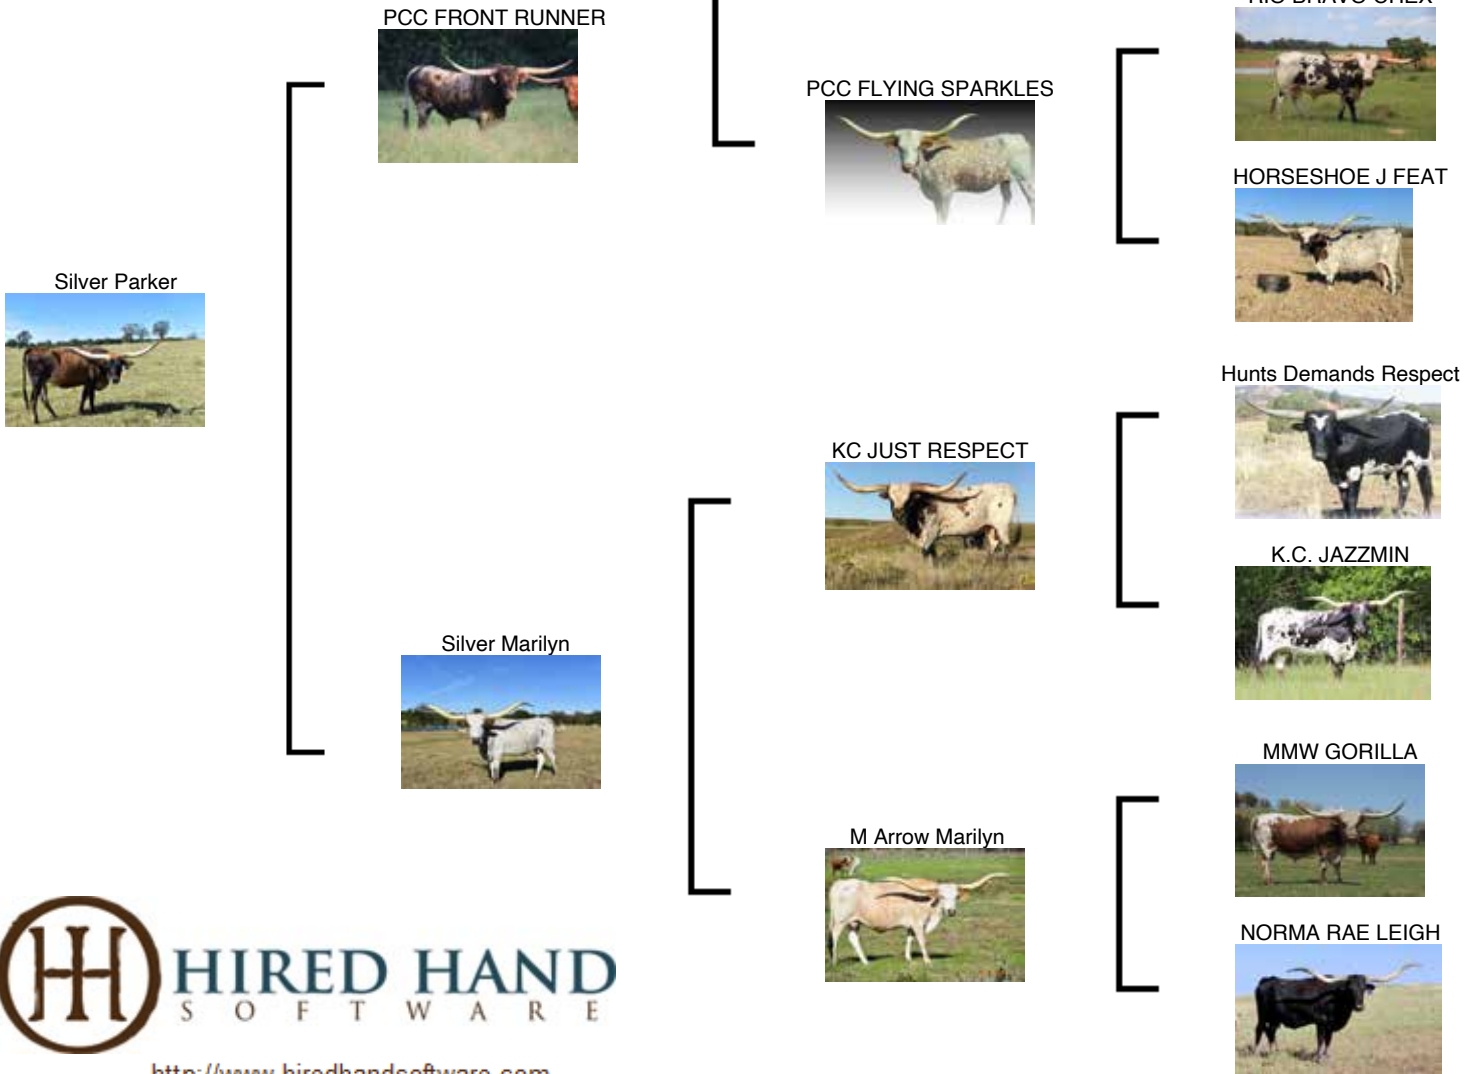

Silver Parker

Date of Birth: 10/18/2017
Registration 1: C1311480

Owner: Kurt and Glenda Twining

PCC FRONT RUNNER X SILVER MARILYN

BREEDING: Vindicator's Edge 6/1-8/19 Heartbreaker 8/20-9/9
Hubbell's Butch Cassidy 8/10 -sale

COMMENTS: Parker is a beautiful Carmel colored gal with dark brown shades on both ends. Her horns are flat and rolling straight out. her pedigree is outstanding with Rim Rock, PCC Horizon and Front Runner on top and then you get into the 95ttt M Arrow Marilyn on the bottom and her daughter out of the big black and white KC Just Respect bull. There are 14 animals over 80 ttt in her short pedigree. She has produced two orange and white bull calves out of Heartbreaker so far so if we put her in the sale, then your odds of getting that heifer are good. Well conditioned lady, fine udder and has an easy disposition. She is just 5 years old and will only get bigger and better over time. Exposed back to several great bulls for your 2023 calf. Bid in confidence.

TTT: 73.0000 on 10/15/2022
Composite: 73.0000 on 10/15/2022