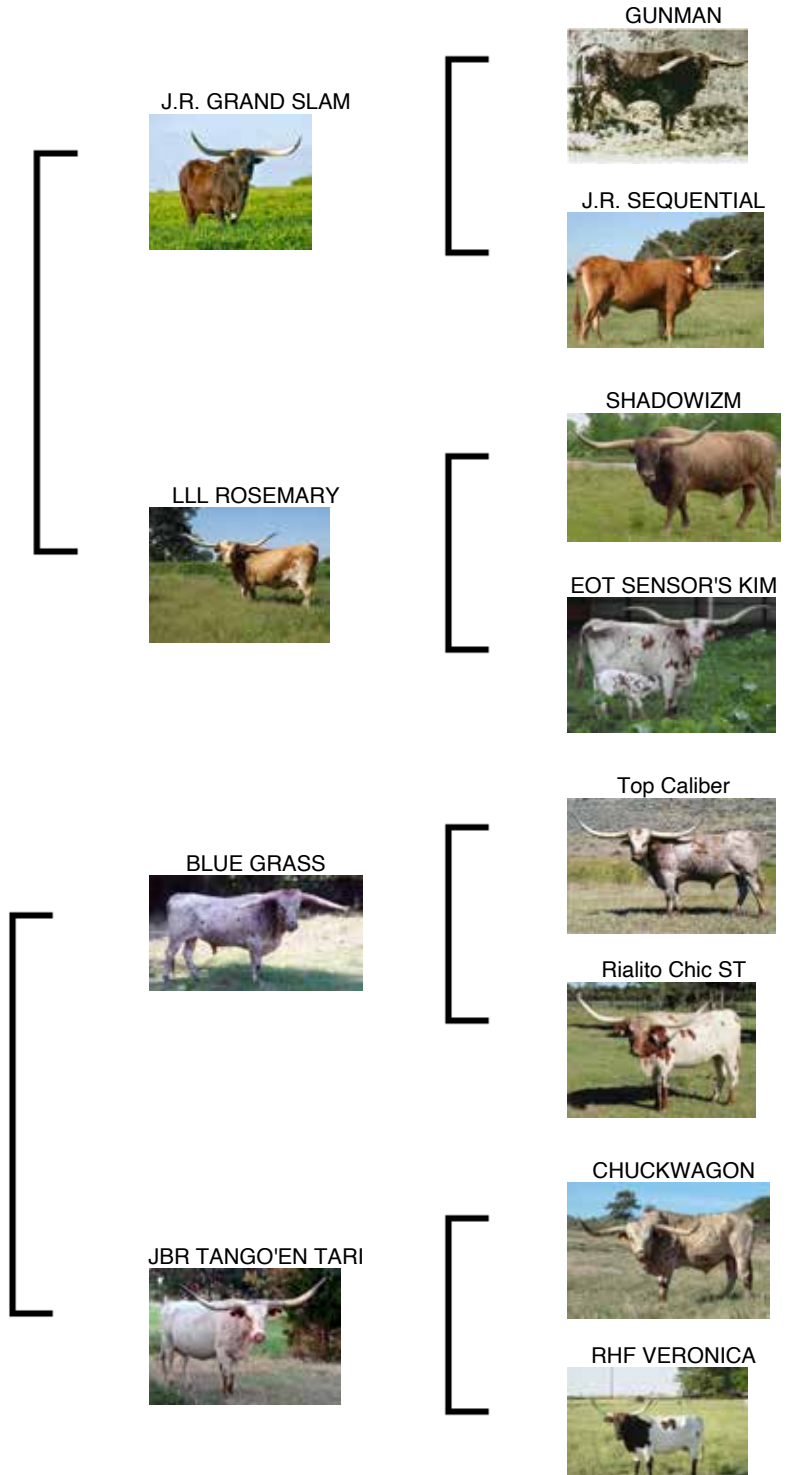

DC Rowdy's Super Nova

Date of Birth: 08/06/2020

ROWDY HR X C9 TOP CHIC TARI

BREEDING:

COMMENTS: This girl is a 60" ttt 2 year old and has the best conformation to go with the great horn measurement. Her sire is the 2017 & 2018 ultimate bull, Rowdy HR. Super Nova sells exposed to Smoking Gun Chex who has been producing some very nice calves that I can't wait to see in the futurity ring next year.

TTT: 59.7500 on 09/20/2022
Composite: 24.5000 on 05/16/2021