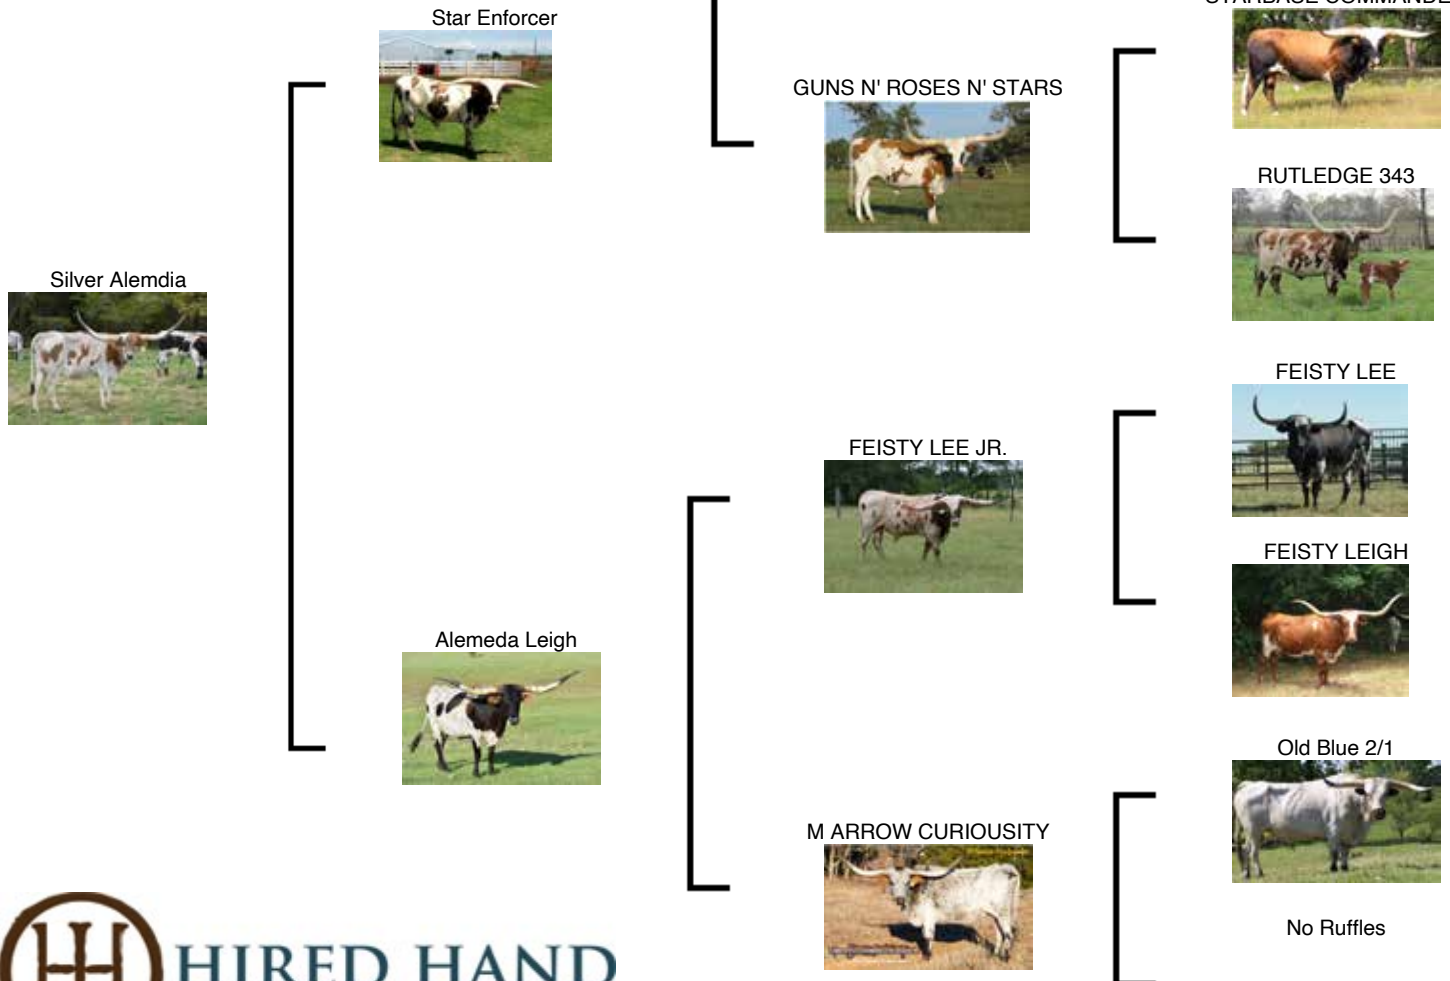

TTT: 71.0000 on 10/15/2022
Composite: 71.0000 on 10/15/2022