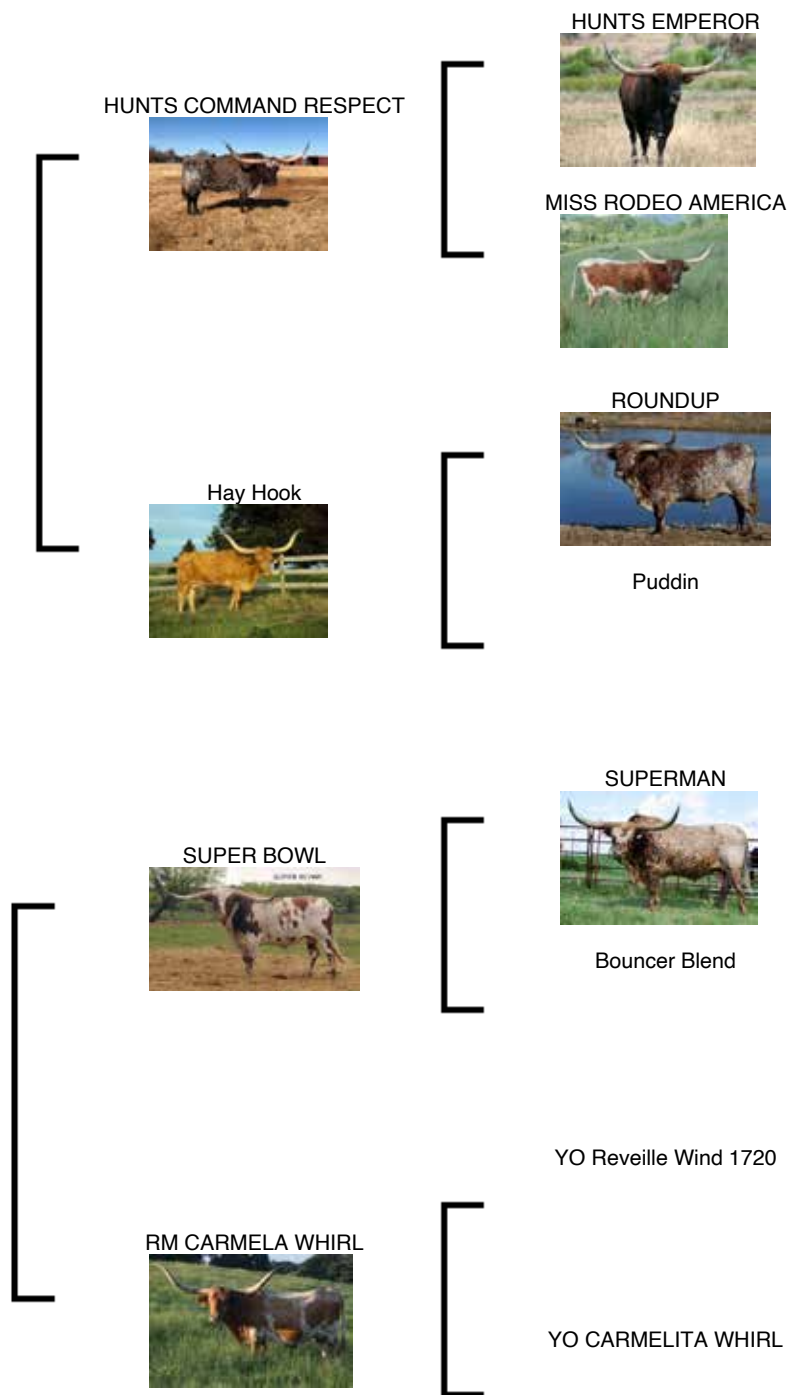

LAR MELLO 5/10

Date of Birth: 04/15/2010
Registration 1: C1269310
Breeder: Lazy A Ranch
Owner: Fairlea Longhorn Ranches, LLC

TOTEM POLE X RM SUPER CARMELA 350

BREEDING: Heifer calf at side born 5/17/22sired by BH Ferdinand. Bred back the same way for a 3 in 1

COMMENTS: Here is a great example of Owen McGill's breeding at its best. Not only do her horns extend out over 92" TTT, but they also reach up toward the big Wyoming sky and barely fit under the overpass near Owen's ranch. Her sire, Totem Pole, was one of the first longhorn bulls (if not the first) to hit 75" TTT and over 100" of total horn. Owen used to say that Hay Hook was the best cow he ever raised,

This offering isn't just LAR Mello but also includes her gorgeous heifer at side by BH Ferdinand, our mulberry roan colored 90" Patton son. The icing on the cake is the Ferdinand calf she is carrying for a Spring birth.

Remember that 10% of the selling price goes to a charity of buyer's choosing. While you bid to buy Mello,, please be mindful of all the people who will benefit from your generosity.

TTT: 92.250 on 11/01/2022