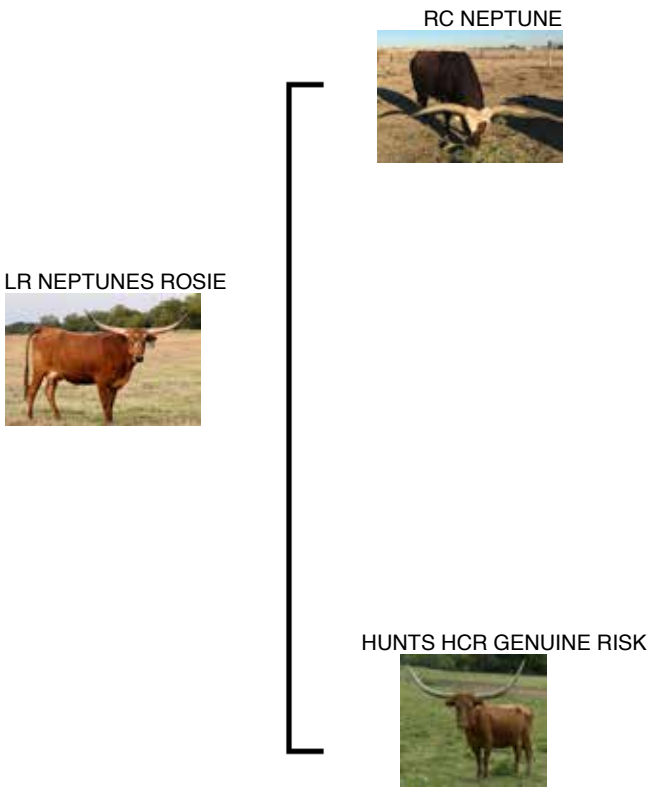

HUNTS DS MISS
HUCKSTRESS

HUNTS COMMAND RESPECT

HUNTS HUCKSTRESS