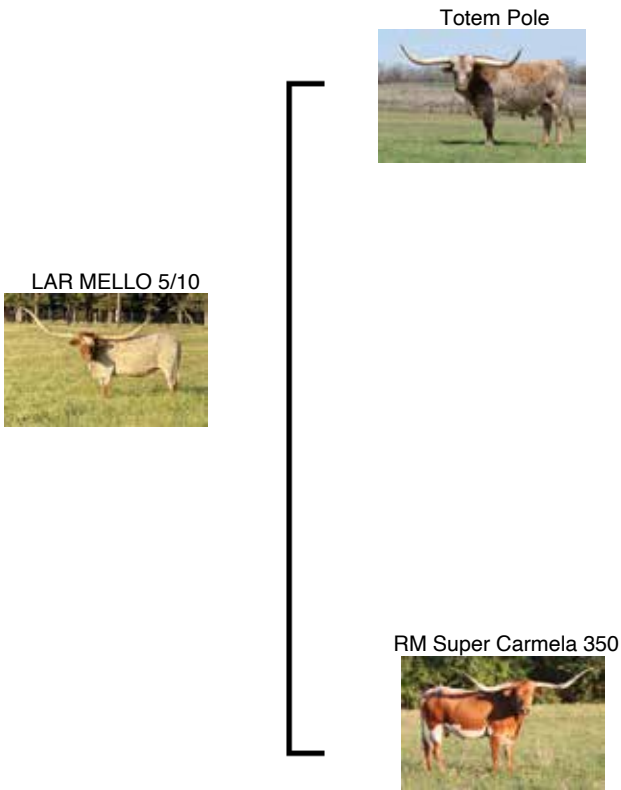

LAR MELLO 5/10

Date of Birth: 04/15/2010
Registration 1: C1269310
Breeder: Lazy A Ranch
Owner: Fairlea Longhorn Ranches, LLC

TOTEM POLE X RM SUPER CARMELA 350

BREEDING: Heifer calf at side born 5/17/22sired by BH Ferdinand. Bred back the same way for a 3 in 1

COMMENTS: Here is a great example of Owen McGill's breeding at its best. Not only do her horns extend out over 92" TTT, but they also reach up toward the big Wyoming sky and barely fit under the overpass near Owen's ranch. Her sire, Totem Pole, was one of the first longhorn bulls (if not the first) to hit 75" TTT and over 100" of total horn. Owen used to say that Hay Hook was the best cow he ever raised,

This offering isn't just LAR Mello but also includes her gorgeous heifer at side by BH Ferdinand, our mulberry roan colored 90" Patton son. The icing on the cake is the Ferdinand calf she is carrying for a Spring birth.

Remember that 10% of the selling price goes to a charity of buyer's choosing. While you bid to buy Mello,, please be mindful of all the people who will benefit from your generosity.

TTT: 92.250 on 11/01/2022

Courtesy of Fairlea Longhorns